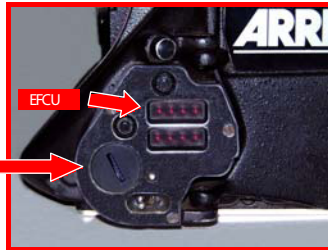

## UPGRADE KIT

Designed to REPLACE those prohibited, obsolete and hard-to-find Mercury-cell batteries, used for Memory-backup of digital EFCU COUNTERS.

Holder for Mercury battery

For all BL 35II, III and Evolution EFCU (Electronic Footage Counter Unit) using banned Mercury-cell batteries